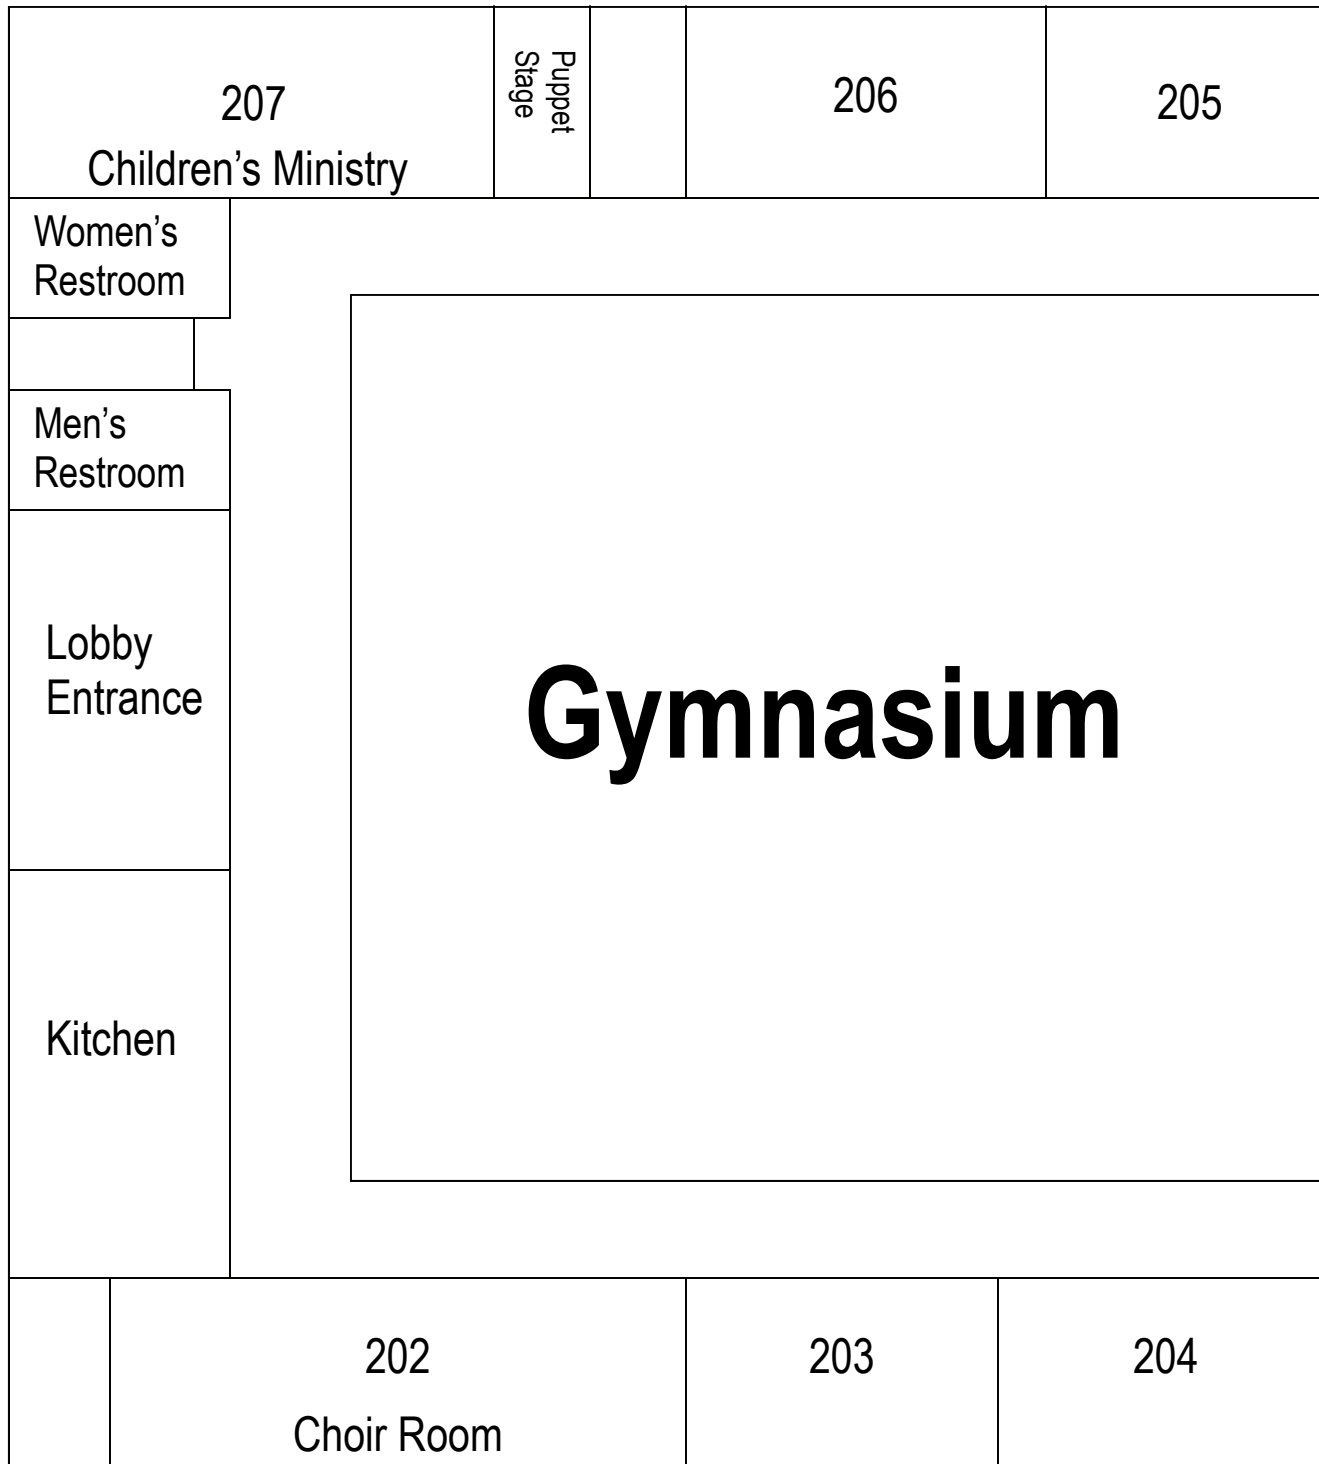

Family Life Center

207
Children's Ministry

Puppet
Stage

206

205

Women's
Restroom

Men's
Restroom

Lobby
Entrance

Kitchen

Gymnasium

Stage

202
Choir Room

203

204